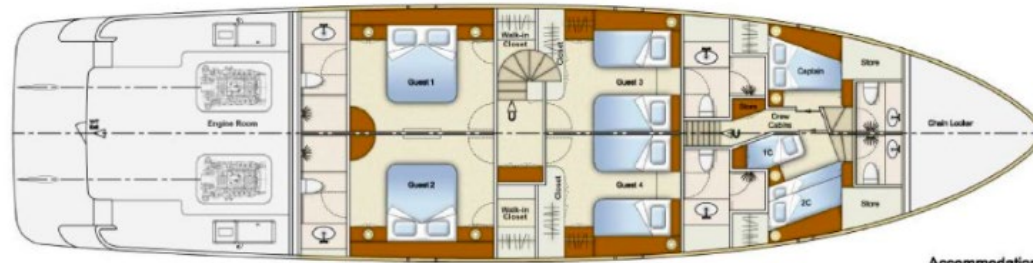

GRACE has an extremely spacious layout for yacht of her size. She features an amazing and wide salon with panoramic windows allowing bright and voluminous feel throughout. The functional layout provides both cozy and dynamic areas for the guests to socialize and relax. Accommodating 10 guests in five elegantly designed cabins all with ensuite facilities providing all the comfort and amenities of a five-star hotel. Enjoy the scenery as you jump on the yacht's kayak and be free as a kid using great variety of available water toys. Her professional crew of 4 will make your charter experience the best ever!

Master Cabin

Master Cabin

Master Cabin Bathroom

VIP Cabin

Twin Cabin

Twin Cabin Bathroom

Accommodation

Main Deck

Sun Deck

General arrangement

TEHNIICAL SPECIFICATIONS

Length: 28.00 m (91' 10")

Beam: 7.00 m (23')

Draft: 2.2 m (7' 3")

Number of Guests: 10

Number of Crew: 4